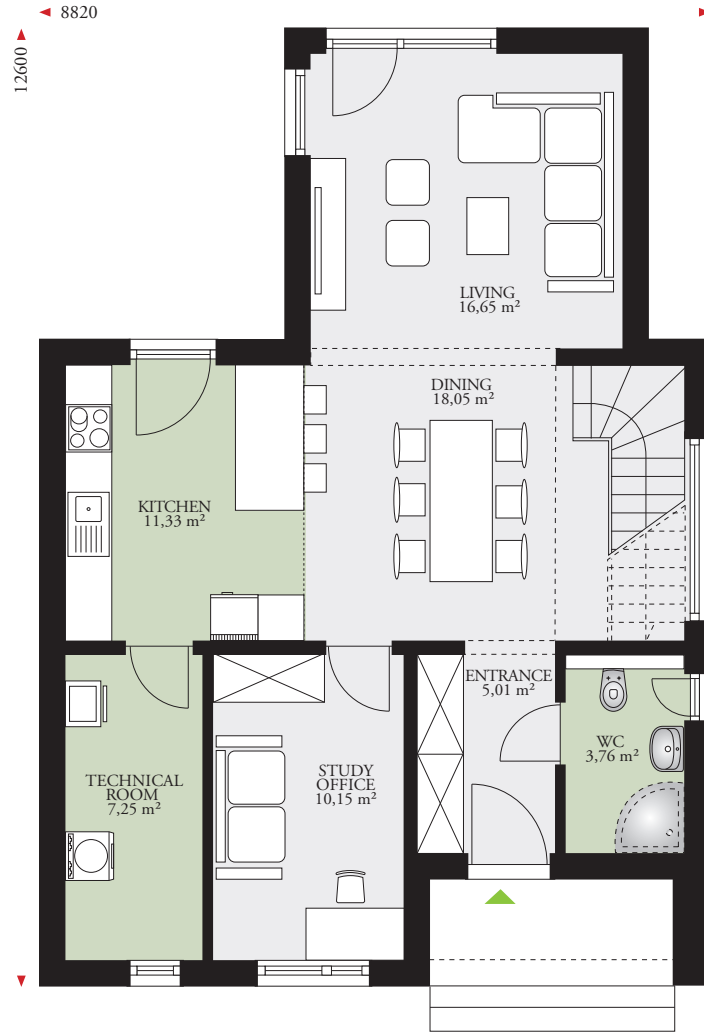

PARK 130E

137,63 m² (1481 sq. ft)

Ground floor area: 75,19 m² (809 sq. ft)

First floor area: 62,44 m² (672 sq. ft)