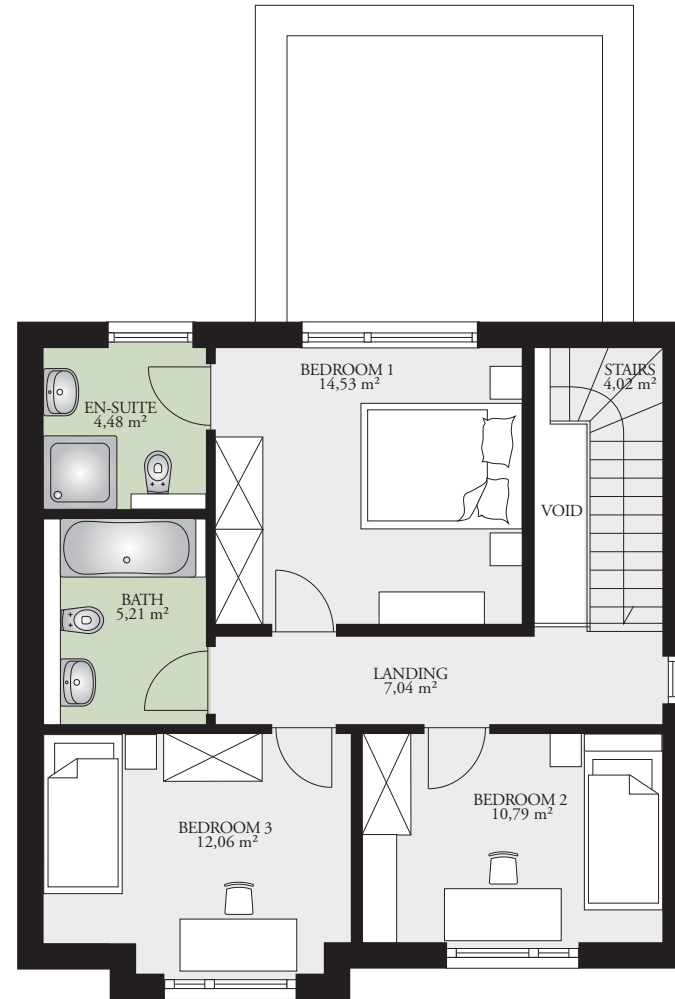

PARK 130E

137,63 m² (1481 sq. ft)

Ground floor area: 75,19 m² (809 sq. ft)

First floor area: 62,44 m² (672 sq. ft)