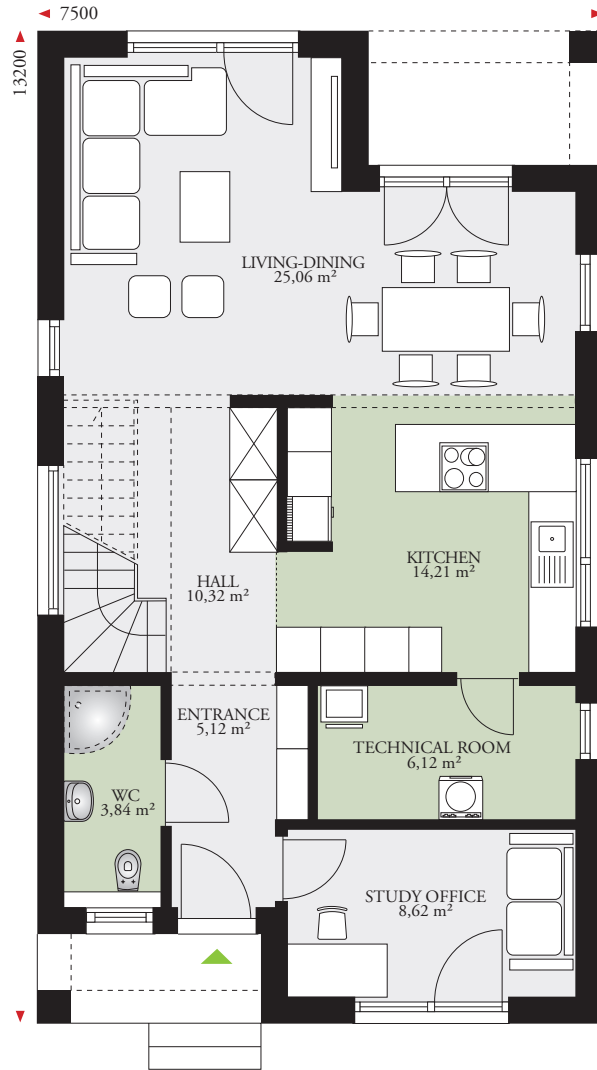

PARK 153.1E

160,05 m² (1723 sq. ft)

Ground floor area: 76,06 m² (819 sq. ft)

First floor area: 83,99 m² (904 sq. ft)