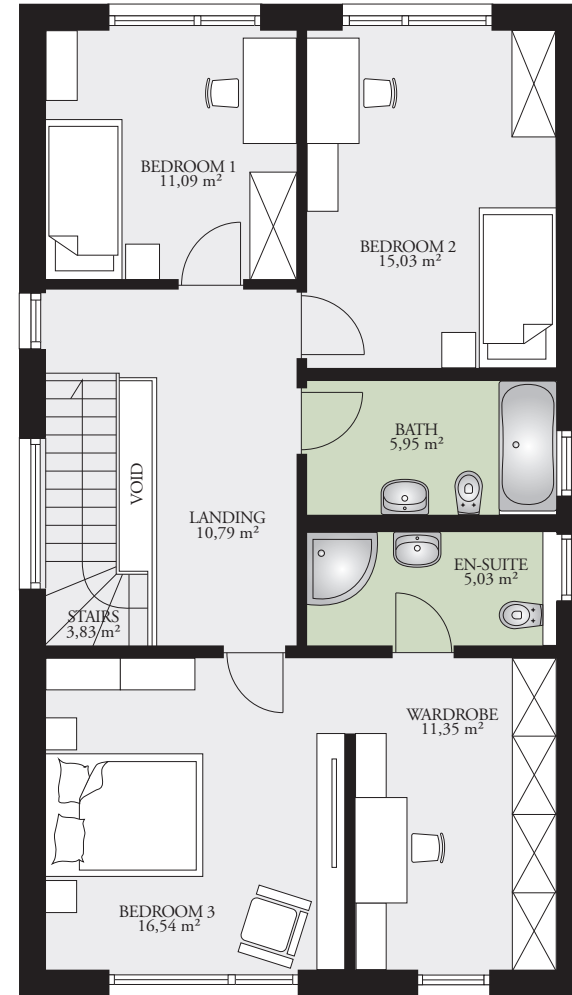

PARK 153.1E

160,05 m² (1723 sq. ft)

Ground floor area: 76,06 m² (819 sq. ft)

First floor area: 83,99 m² (904 sq. ft)