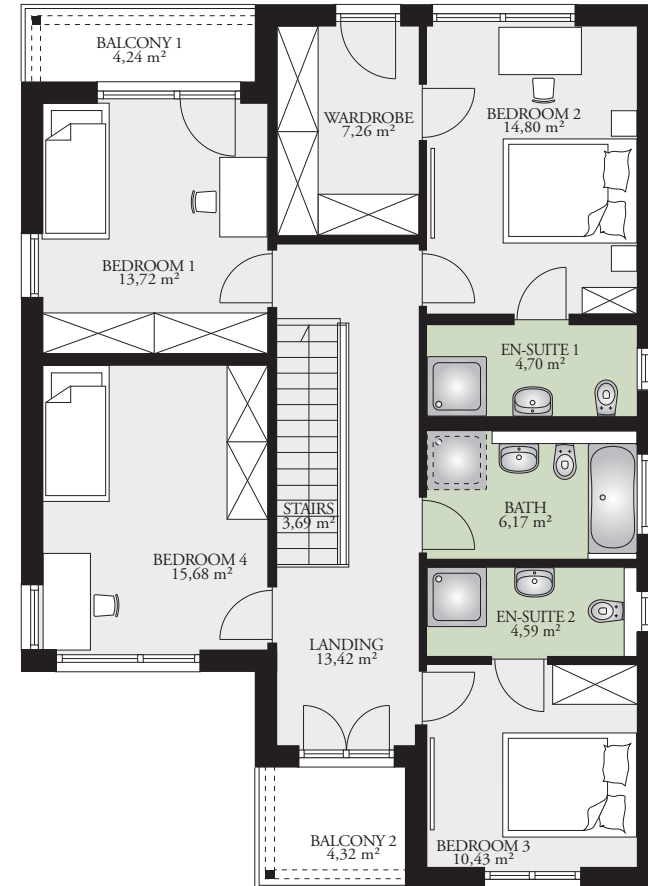

PLAZA 201E

201,69 m² (2171 sq. ft)

Ground floor area: 101,27 m² (1090 sq. ft)

First floor area: 100,42 m² (1080 sq. ft)